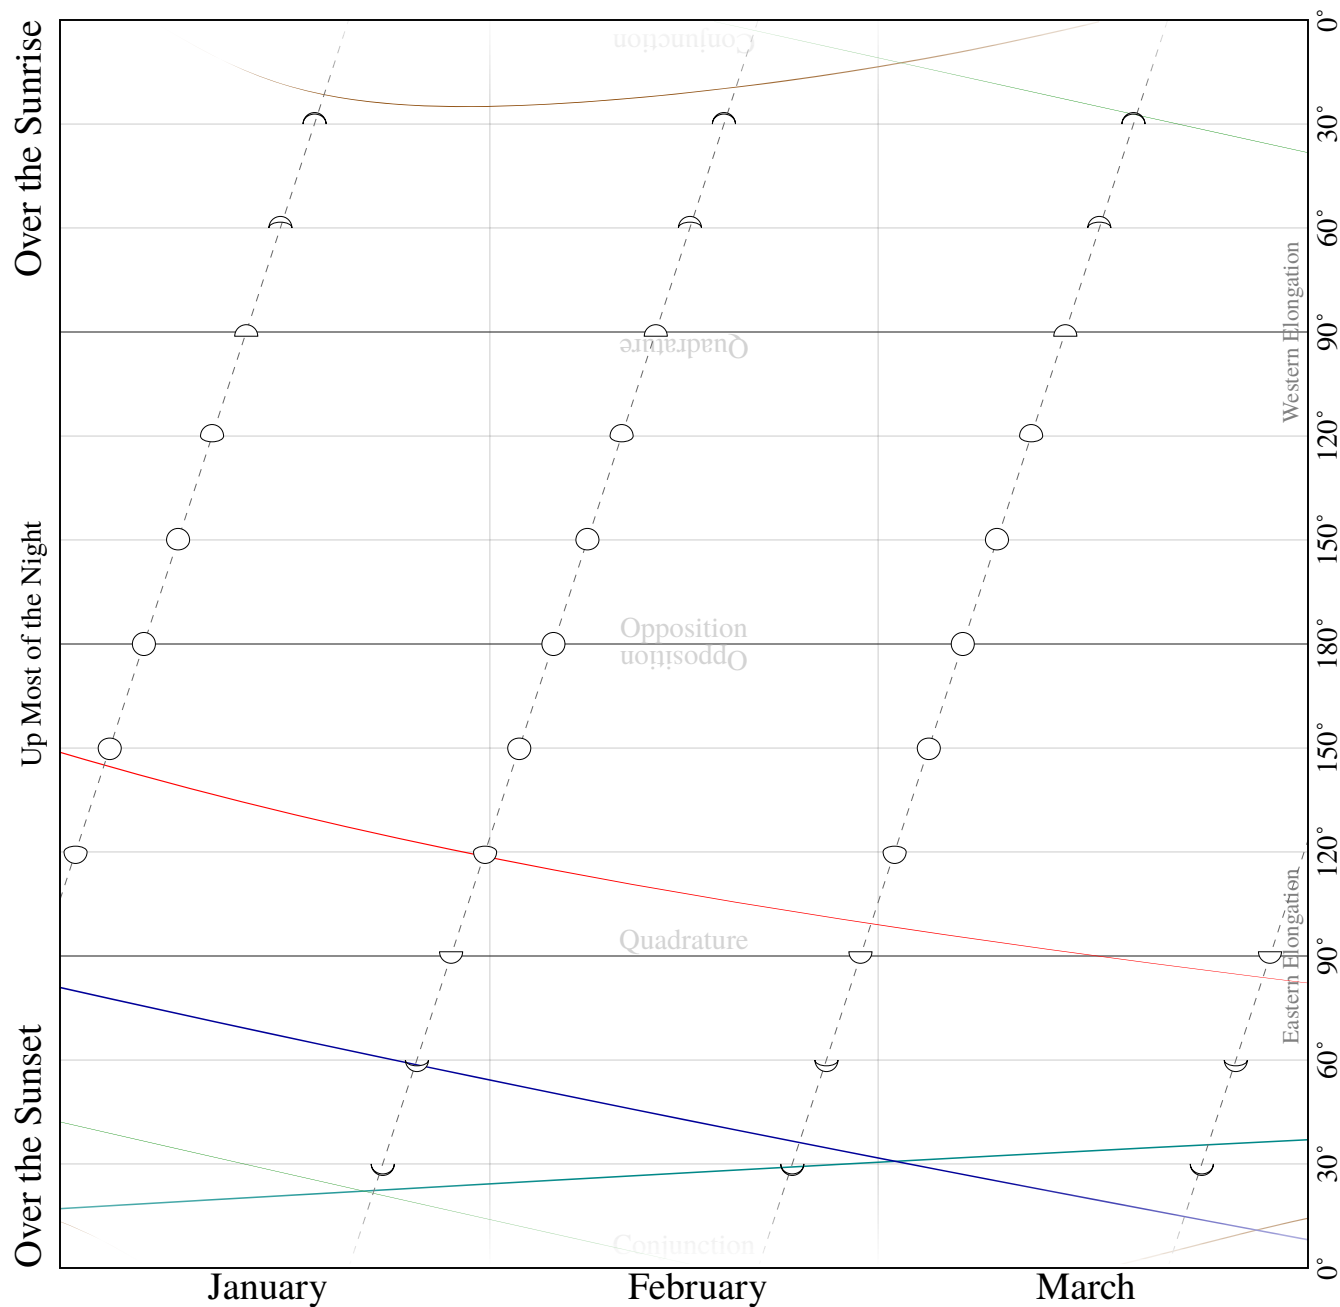

# First Quarter 2023 Planet Calendar

## Moon

Jan 6    FULL MOON  
 Jan 14    Third Quarter  
 Jan 21    New Moon  
 Jan 28    First Quarter  
 Feb 5    FULL MOON  
 Feb 13    Third Quarter  
 Feb 19    New Moon  
 Feb 27    First Quarter  
 Mar 7    FULL MOON  
 Mar 14    Third Quarter  
 Mar 21    New Moon  
 Mar 28    First Quarter

## Planets

Jan 29    Greatest Elongation of Mercury (20°W)

## Meteor Showers

Jan 2    Quadrantids (Dec 21 - Jan 17)