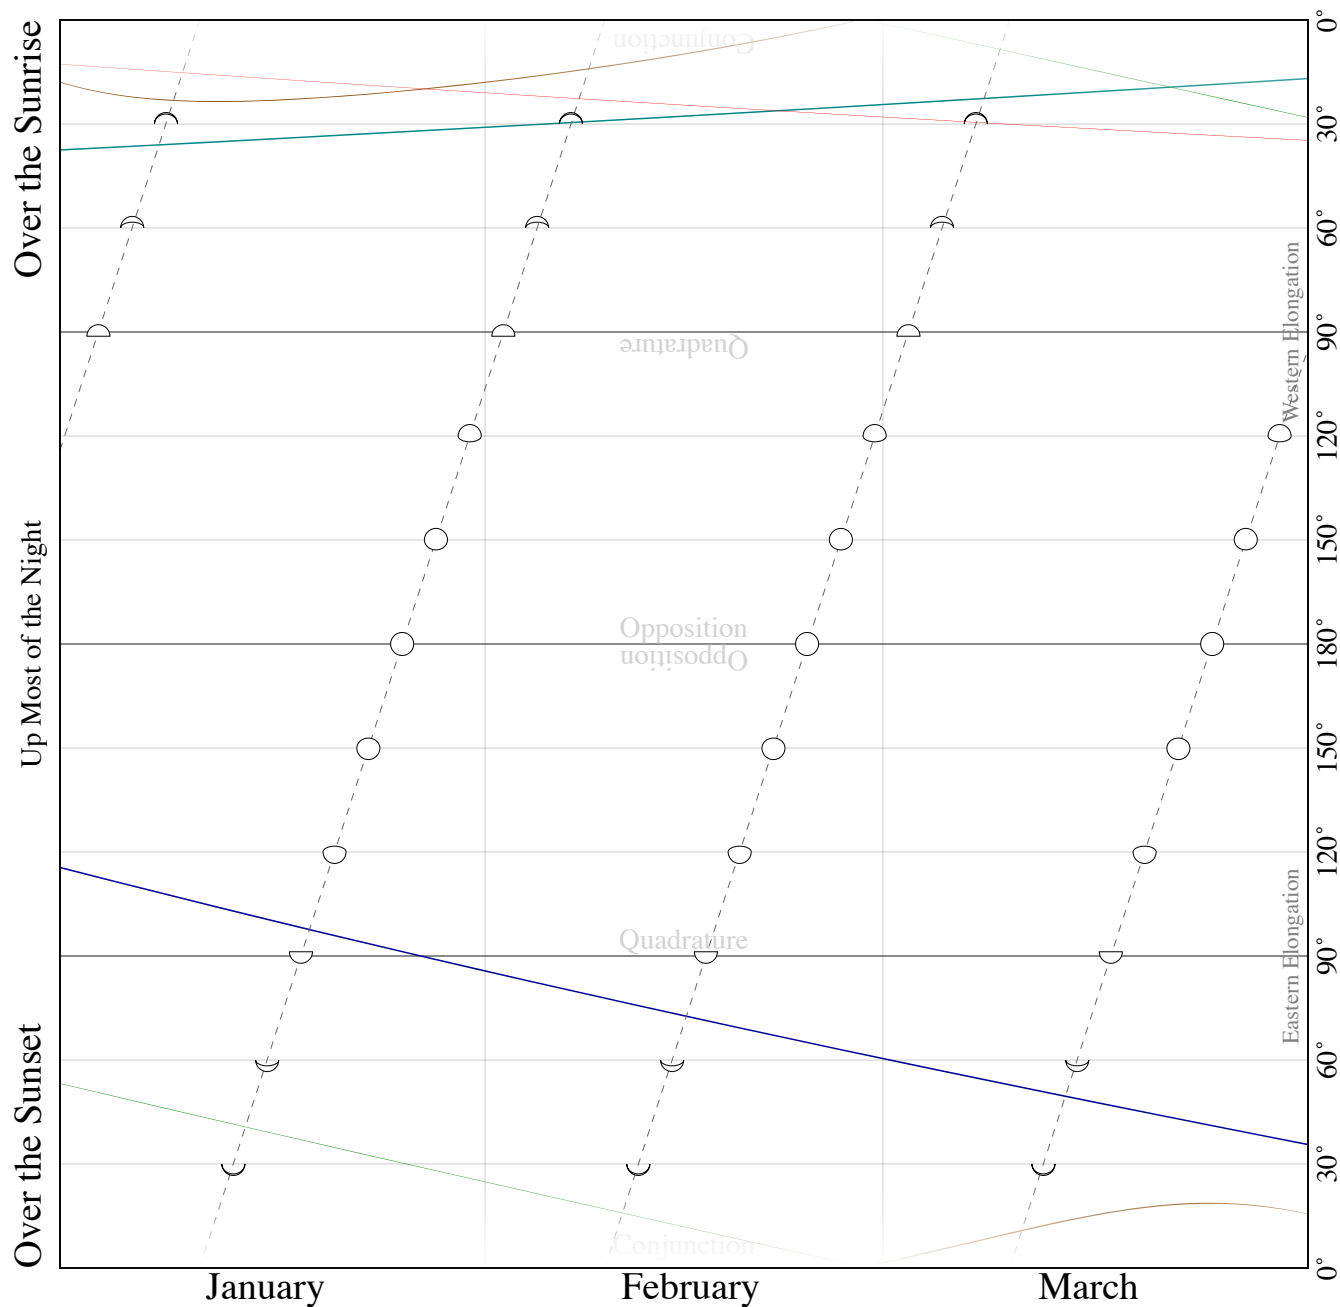

First Quarter 2024 Planet Calendar

Sun

Mar 19 March Equinox

Moon

Jan 3 Third Quarter
 Jan 11 New Moon
 Jan 17 First Quarter
 Jan 25 FULL MOON
 Feb 2 Third Quarter
 Feb 9 New Moon
 Feb 16 First Quarter
 Feb 24 FULL MOON
 Mar 3 Third Quarter
 Mar 10 New Moon
 Mar 16 First Quarter
 Mar 24 FULL MOON

Planets

Jan 12 Greatest Elongation of Mercury (21°W)
 Mar 24 Greatest Elongation of Mercury (19°E)

Meteor Showers

Jan 2 Quadrantids (Dec 21 - Jan 17)