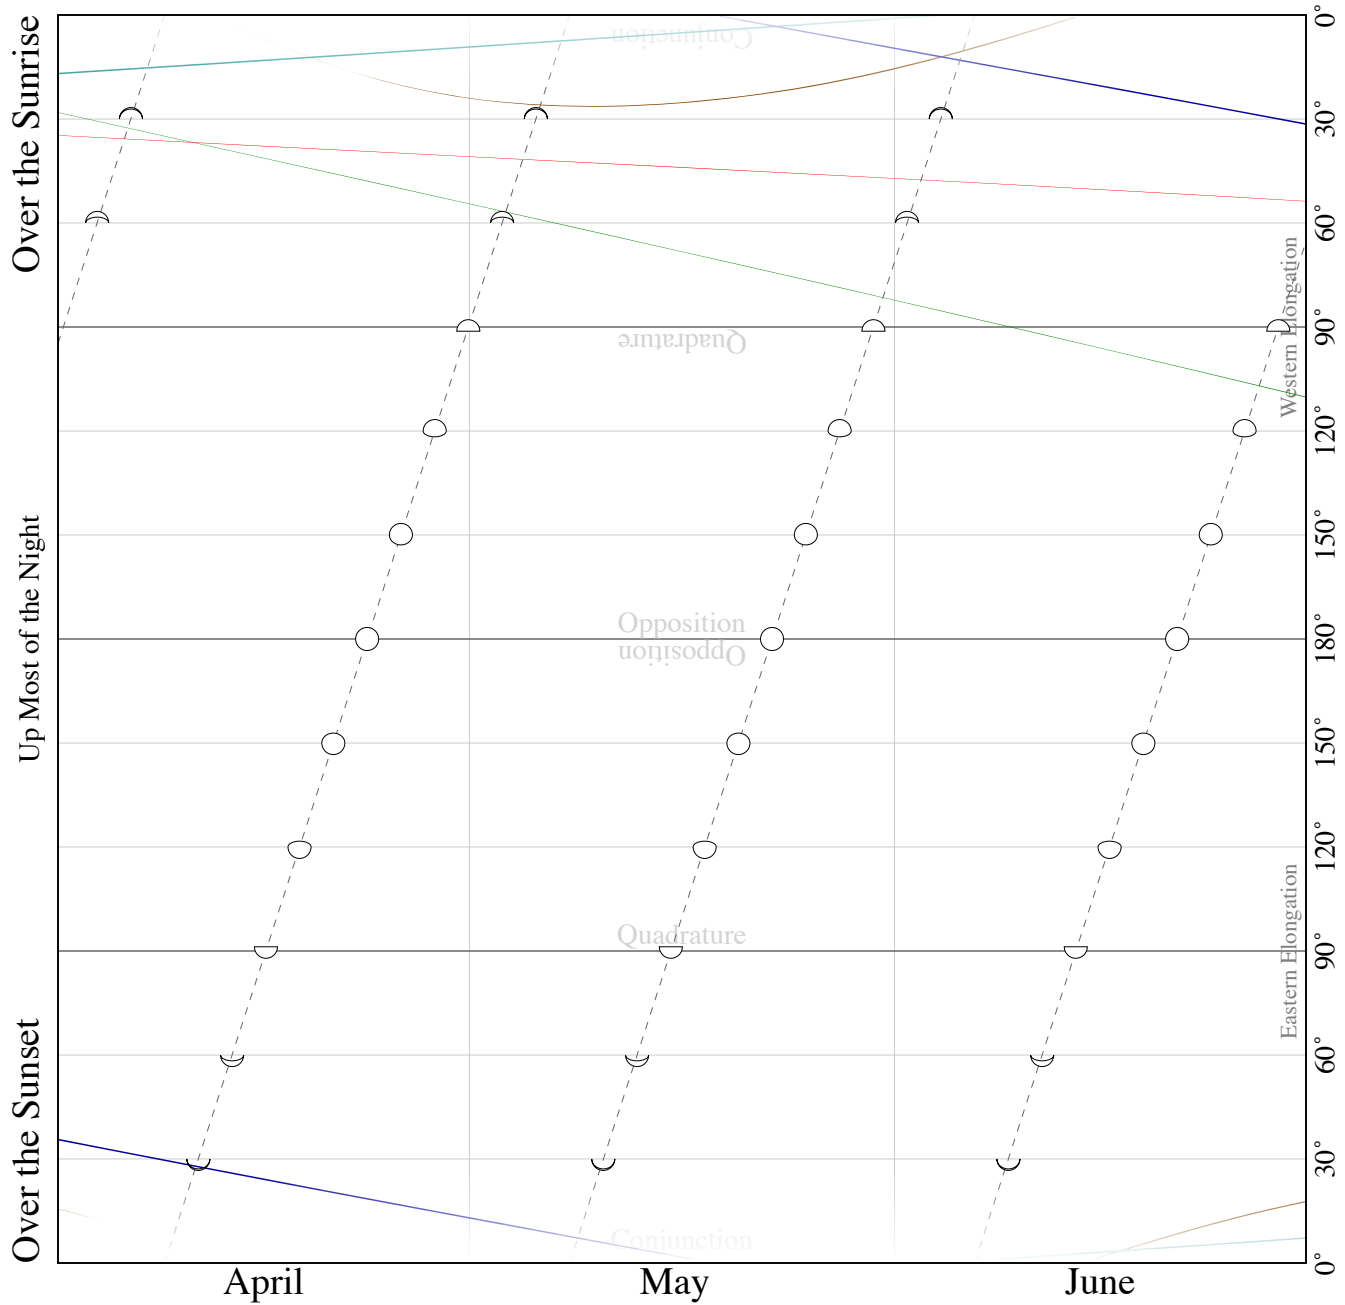

Second Quarter 2024 Planet Calendar

Sun

June 20 June Solstice

Moon

April 1 Third Quarter
 April 8 New Moon
 April 15 First Quarter
 April 23 FULL MOON
 May 1 Third Quarter
 May 7 New Moon
 May 15 First Quarter
 May 23 FULL MOON
 May 30 Third Quarter
 June 6 New Moon
 June 13 First Quarter
 June 21 FULL MOON
 June 28 Third Quarter

Planets

May 9 Greatest Elongation of Mercury (19°W)

Meteor Showers

April 20 April Lyrids (April 10 - May 4)
 May 4 η Aquariids (April 16 - May 24)