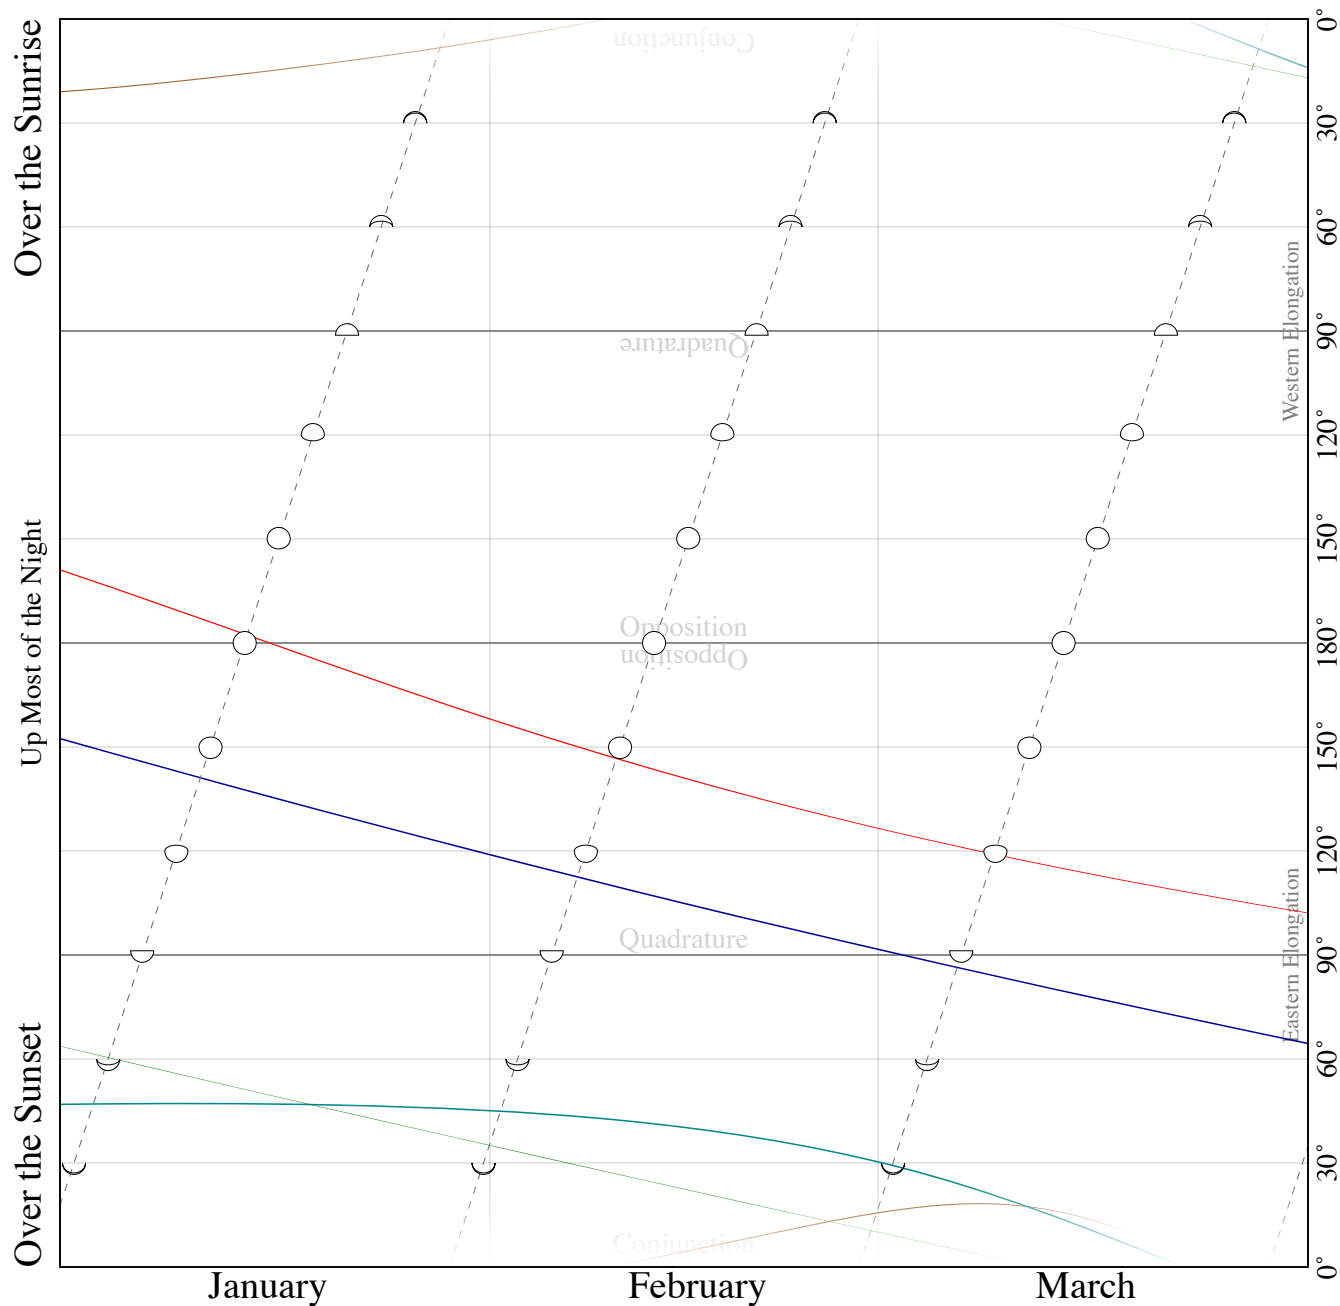

# First Quarter 2025 Planet Calendar

## Moon

Jan 6 First Quarter  
 Jan 13 FULL MOON  
 Jan 21 Third Quarter  
 Jan 29 New Moon  
 Feb 5 First Quarter  
 Feb 12 FULL MOON  
 Feb 20 Third Quarter  
 Feb 27 New Moon  
 Mar 6 First Quarter  
 Mar 13 FULL MOON  
 Mar 22 Third Quarter  
 Mar 29 New Moon

## Planets

Jan 9 Greatest Elongation of Venus (47°E)  
 Jan 15 Opposition of Mars  
 Mar 7 Greatest Elongation of Mercury (18°E)

## Meteor Showers

Jan 2 Quadrantids (Dec 21 - Jan 16)