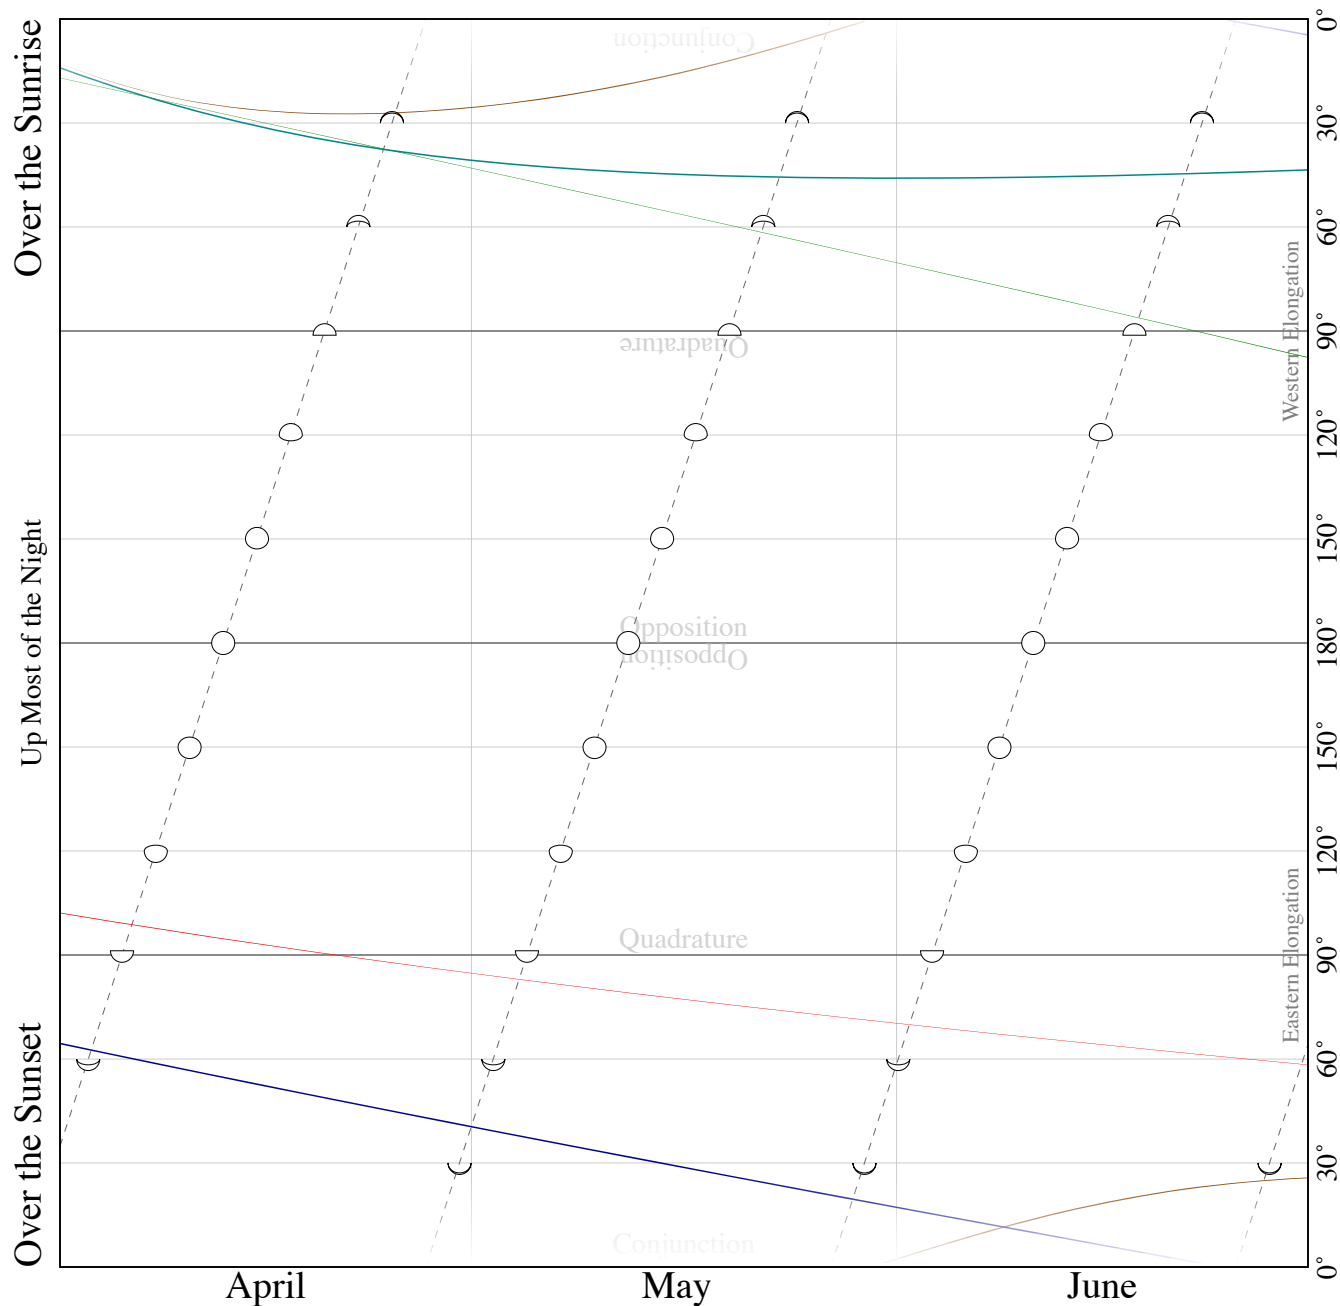

Second Quarter 2025 Planet Calendar

Sun

June 20 June Solstice

Moon

April 4 First Quarter
 April 12 FULL MOON
 April 20 Third Quarter
 April 27 New Moon
 May 4 First Quarter
 May 12 FULL MOON
 May 20 Third Quarter
 May 26 New Moon
 June 2 First Quarter
 June 10 FULL MOON
 June 18 Third Quarter
 June 25 New Moon

Planets

April 21 Greatest Elongation of Mercury (18°W)
 May 31 Greatest Elongation of Venus (47°W)

Meteor Showers

April 20 April Lyrids (April 10 - May 4)
 May 5 η Aquariids (April 16 - May 24)