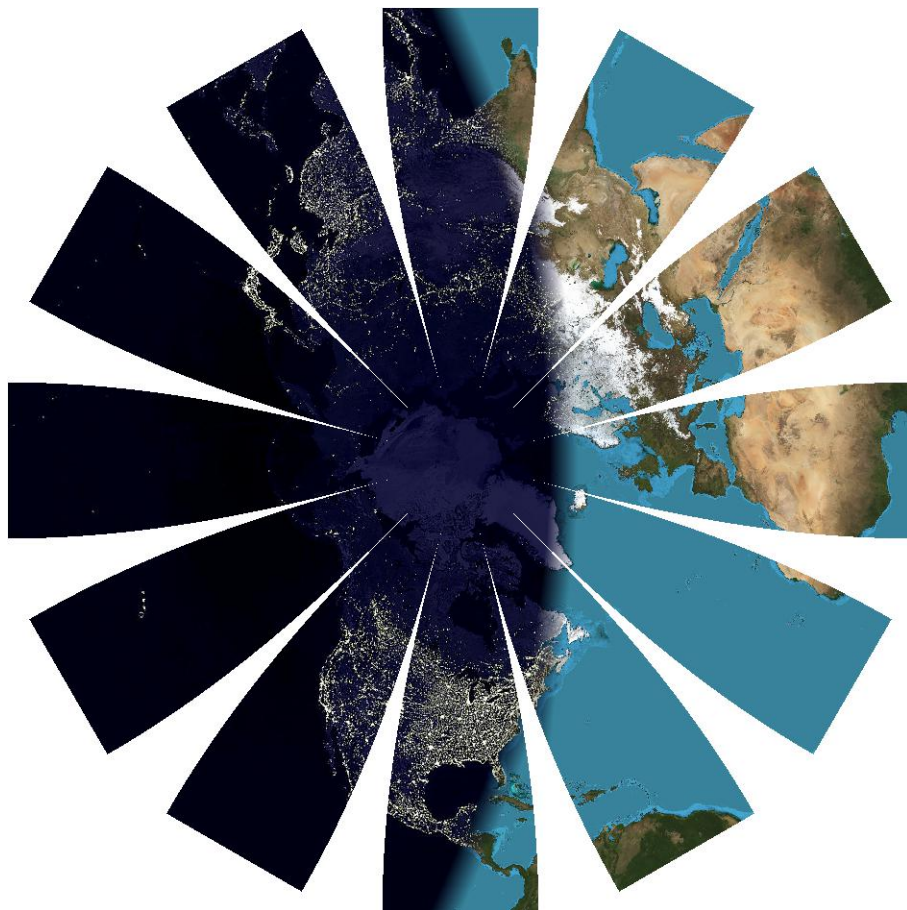

Noon on the Prime Meridian in December

3" Diameter Globe

The Northern Hemisphere

The Southern Hemisphere