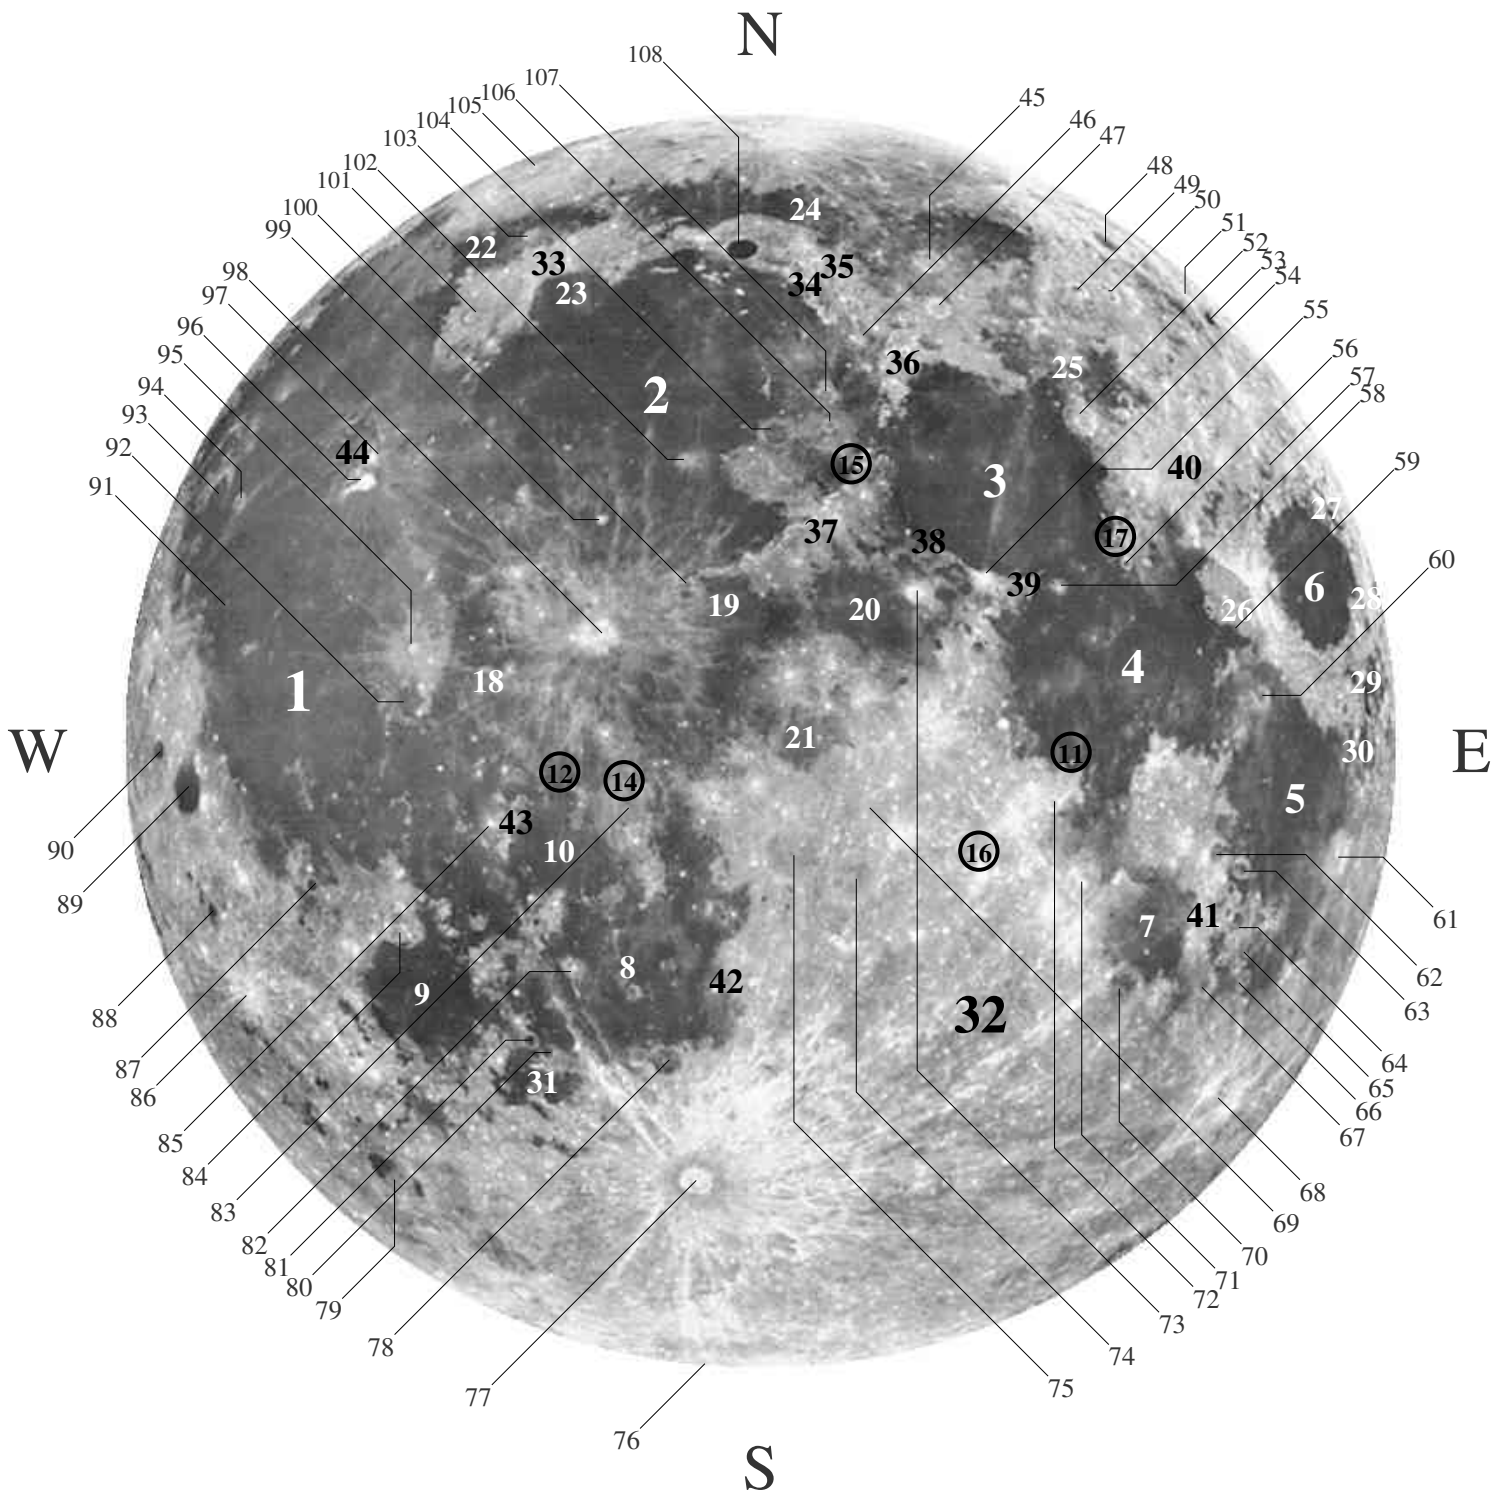

The Near Side of the Moon

Maria (Seas)

- 1 - Oceanus Procellarum (Ocean of Storms)
- 2 - Mare Imbrium (Sea of Showers)
- 3 - Mare Serenitatis (Sea of Serenity)
- 4 - Mare Tranquillitatis (Sea of Tranquility)
- 5 - Mare Fecunditatis (Sea of Fertility)
- 6 - Mare Crisium (Sea of Crises)
- 7 - Mare Nectaris (Sea of Nectar)
- 8 - Mare Nubium (Sea of Clouds)
- 9 - Mare Humorum (Sea of Moisture)
- 10 - Mare Cognitum (Known Sea)
- 18 - Mare Insularum (Sea of Islands)
- 19 - Sinus Aestuum (Bay of Seething)
- 20 - Mare Vaporum (Sea of Vapors)
- 21 - Sinus Medii (Bay of the Center)
- 22 - Sinus Roris (Bay of Dew)
- 23 - Sinus Iridum (Bay of Rainbows)
- 24 - Mare Frigoris (Sea of Cold)
- 25 - Lacus Somniorum (Lake of Dreams)
- 26 - Palus Somni (Marsh of Sleep)
- 27 - Mare Anguis (Serpent Sea)
- 28 - Mare Marginis (Sea of the Edge)
- 29 - Mare Undarum (Sea of Waves)
- 30 - Mare Spumans (Sea of Foam)
- 31 - Palus Epidemiarum (Marsh of Epidemics)

Manned Lunar Landings

- 11 - Apollo 11 landed on July 20, 1969 on the southwestern extreme of Mare Tranquillitatis.
- 12 - Apollo 12 landed on November 19, 1969 on the northern extreme of Mare Cognitum.
 - Apollo 13 launched on April 11, 1970, and intended to land north of crater Fra Mauro.
- 14 - Apollo 14 landed on February 5, 1971 north of crater Fra Mauro.
- 15 - Apollo 15 landed on July 30, 1971 near the northern extreme of Montes Apenninus.
- 16 - Apollo 16 landed on April 20, 1972 between craters Theophilus and Hipparchus.
- 17 - Apollo 17 landed on December 11, 1972 near the southern extreme of Montes Taurus.