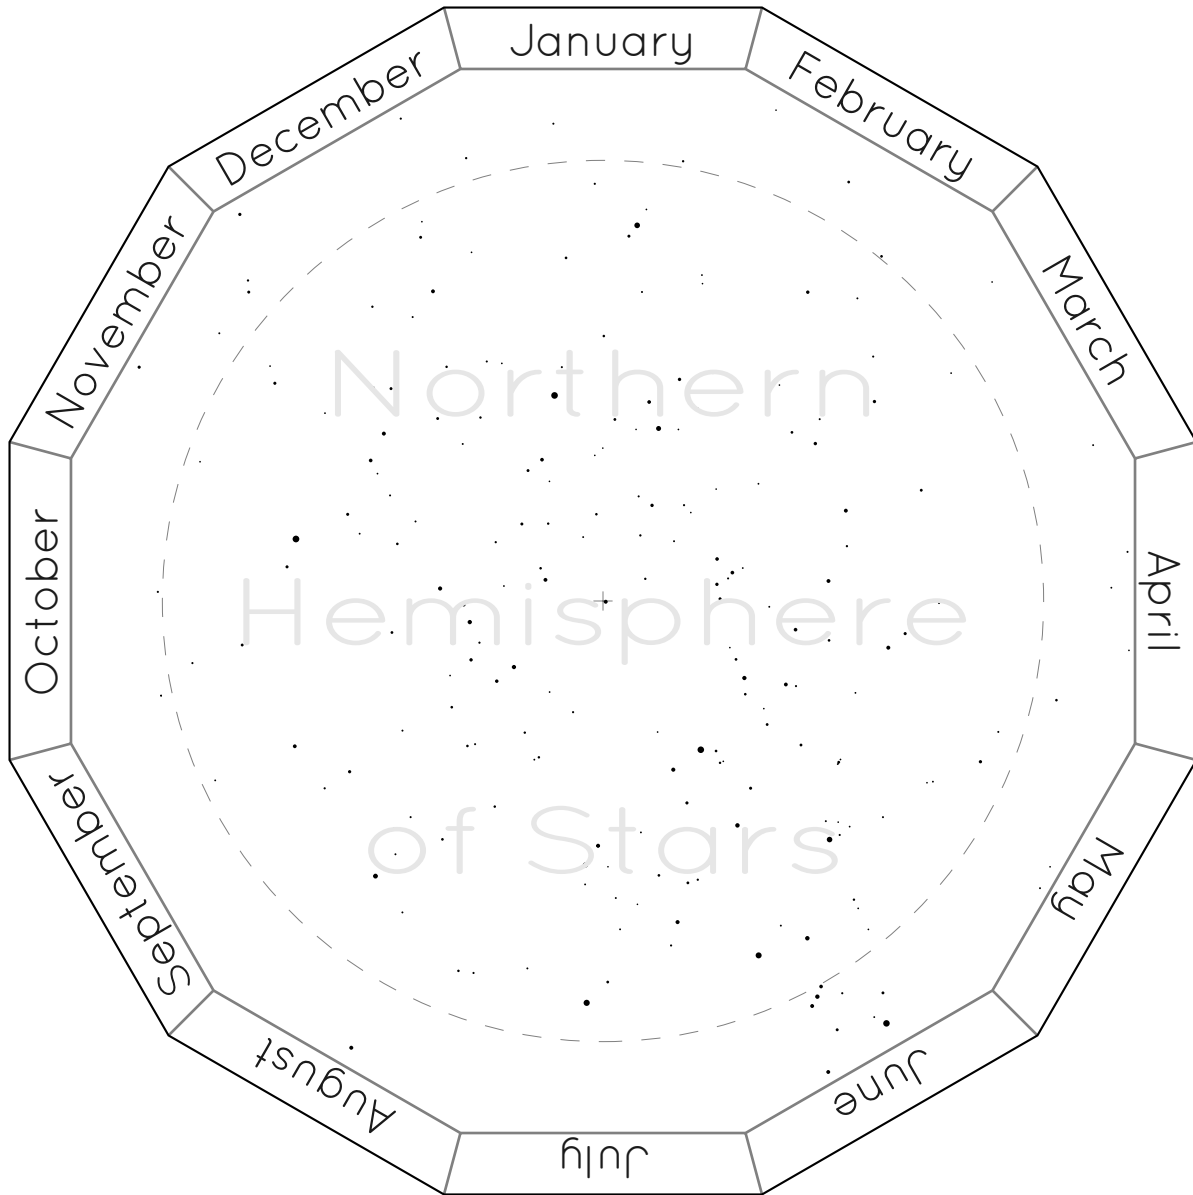

The Northern Hemisphere of Stars

The Southern Hemisphere of Stars

Horizon Covers

For Latitude 20°N

The Northern Hemisphere of Stars

The Southern Hemisphere of Stars

Horizon Covers

For Latitude 20°N