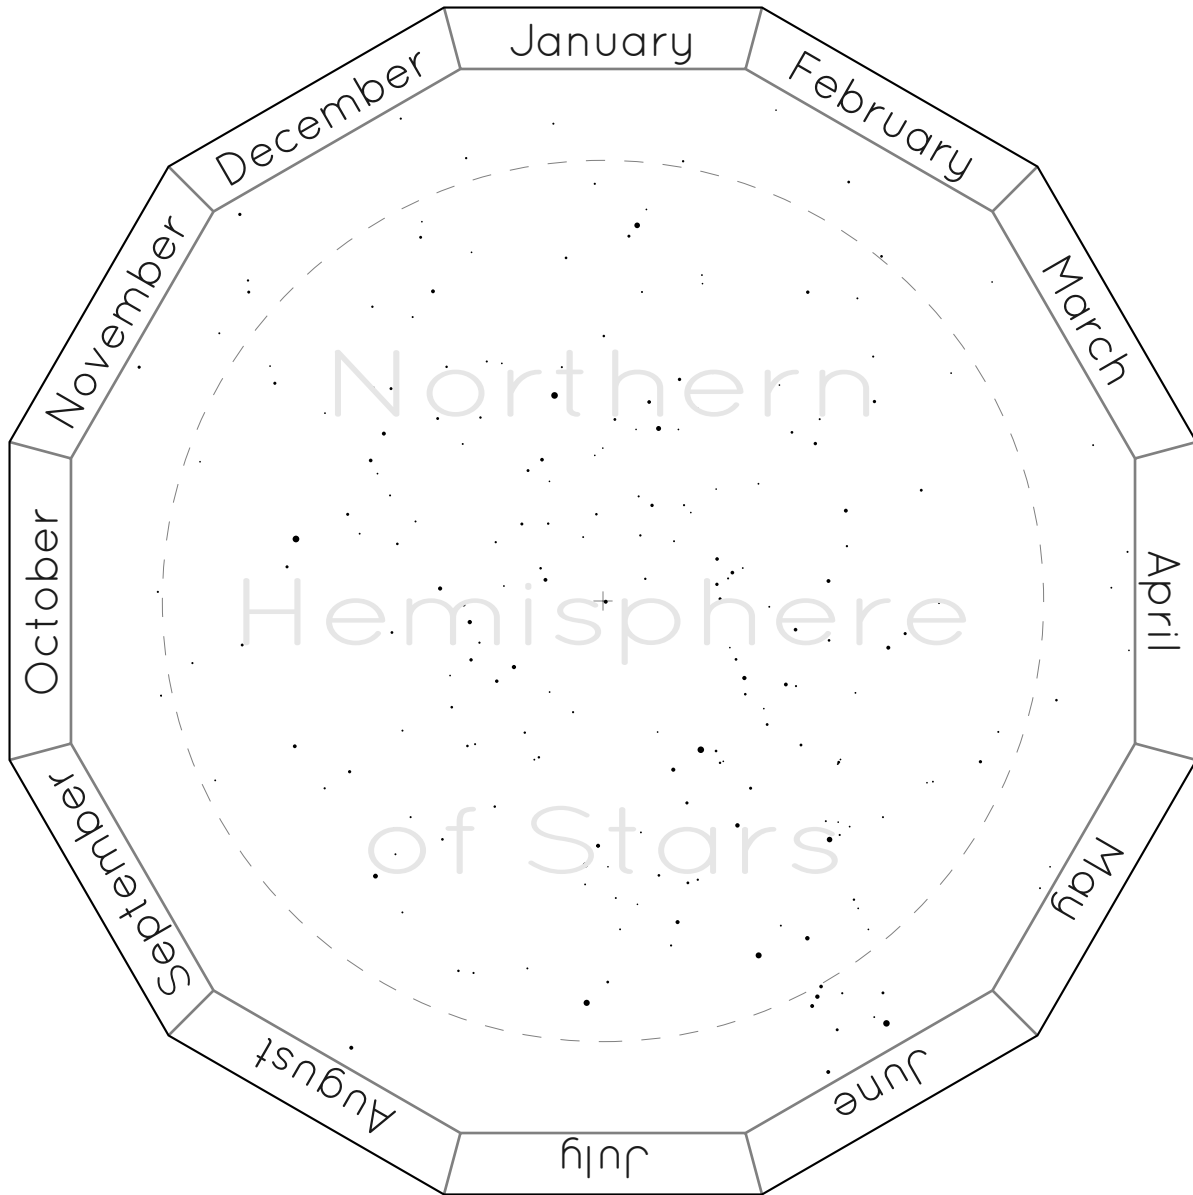

The Northern Hemisphere of Stars

The Southern Hemisphere of Stars

Horizon Covers

For Latitude 40°N

The Northern Hemisphere of Stars

The Southern Hemisphere of Stars

Horizon Covers

For Latitude 40°N