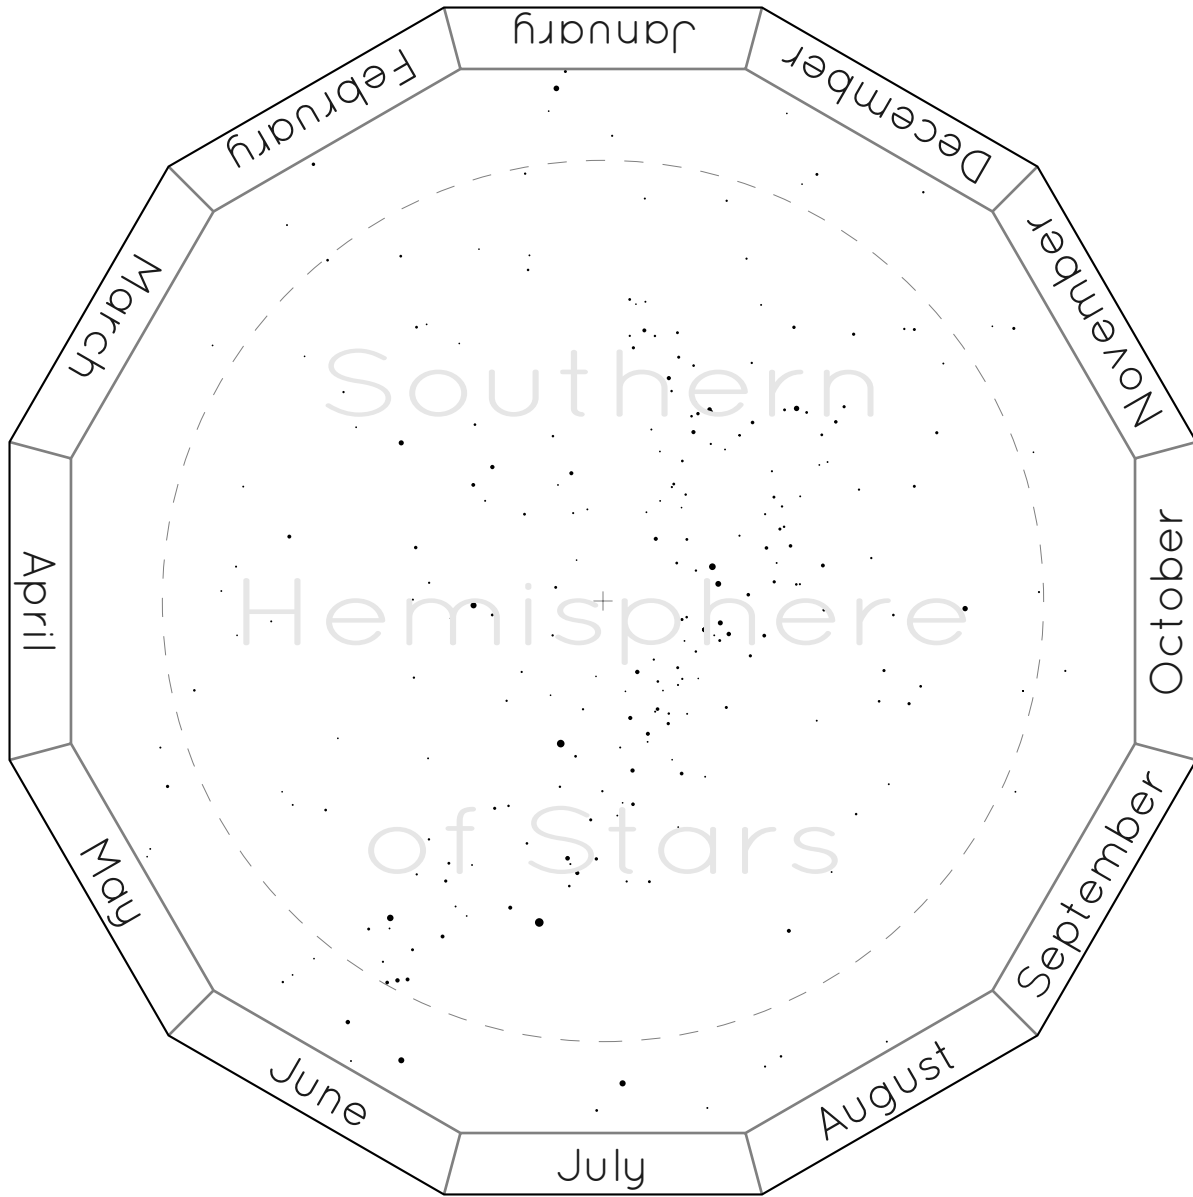

The Northern Hemisphere of Stars

The Southern Hemisphere of Stars

Horizon Covers

For Latitude 40°N

The Northern Hemisphere of Stars

The Southern Hemisphere of Stars

Horizon Covers

For Latitude 40°N