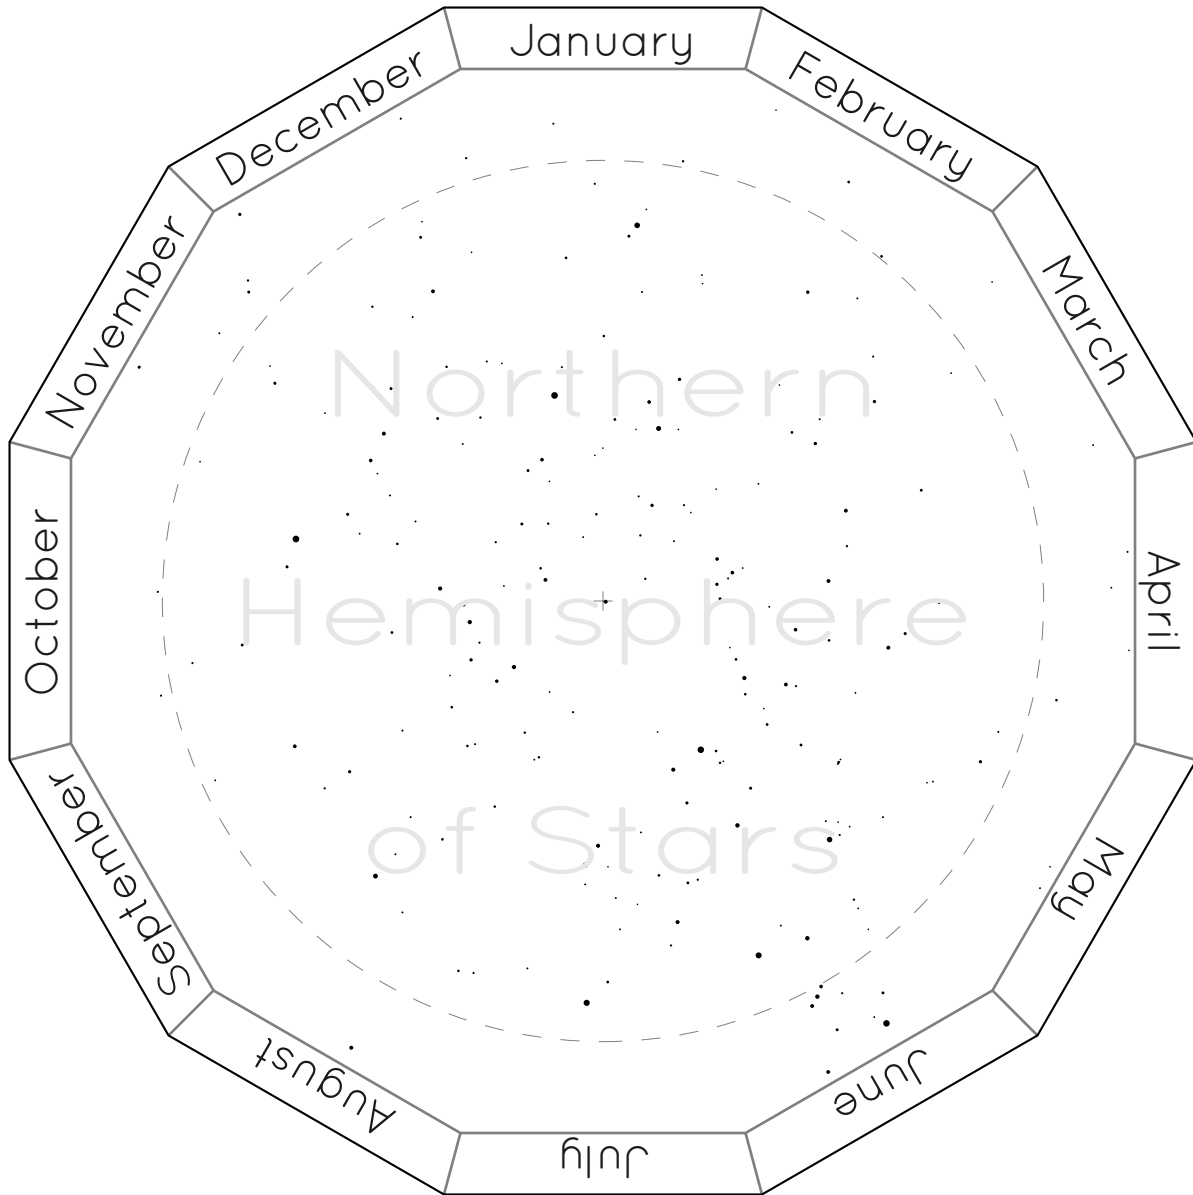

The Northern Hemisphere of Stars

The Southern Hemisphere of Stars

Horizon Covers

For Latitude 40°S

The Northern Hemisphere of Stars

The Southern Hemisphere of Stars

Horizon Covers

For Latitude 40°S