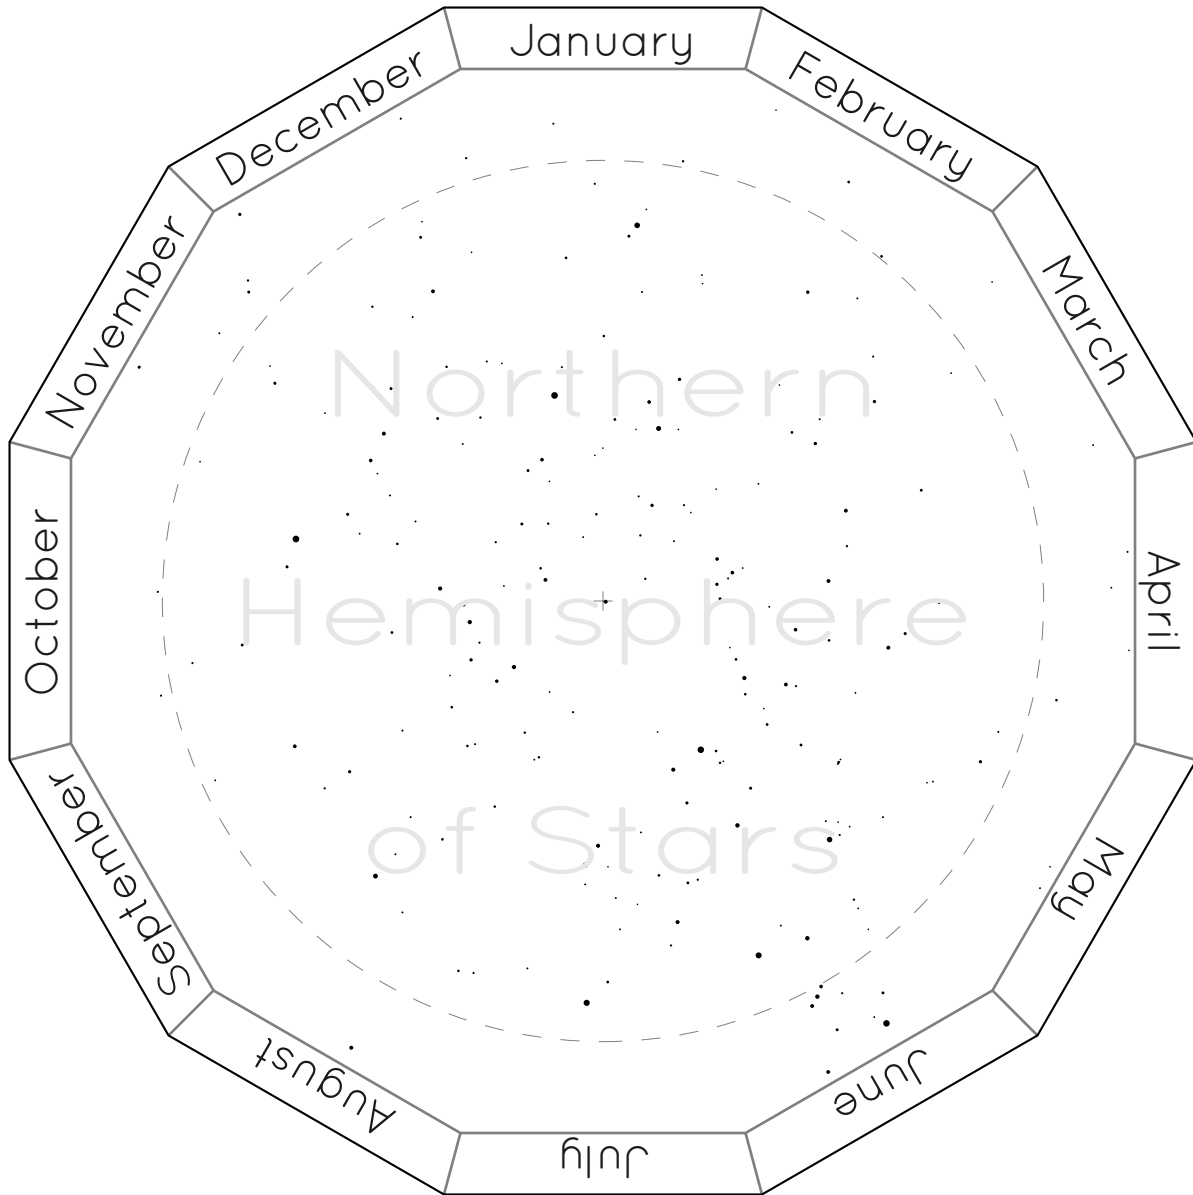

The Northern Hemisphere of Stars

The Southern Hemisphere of Stars

Horizon Covers

For Latitude 50°N

The Northern Hemisphere of Stars

The Southern Hemisphere of Stars

Horizon Covers

For Latitude 50°N