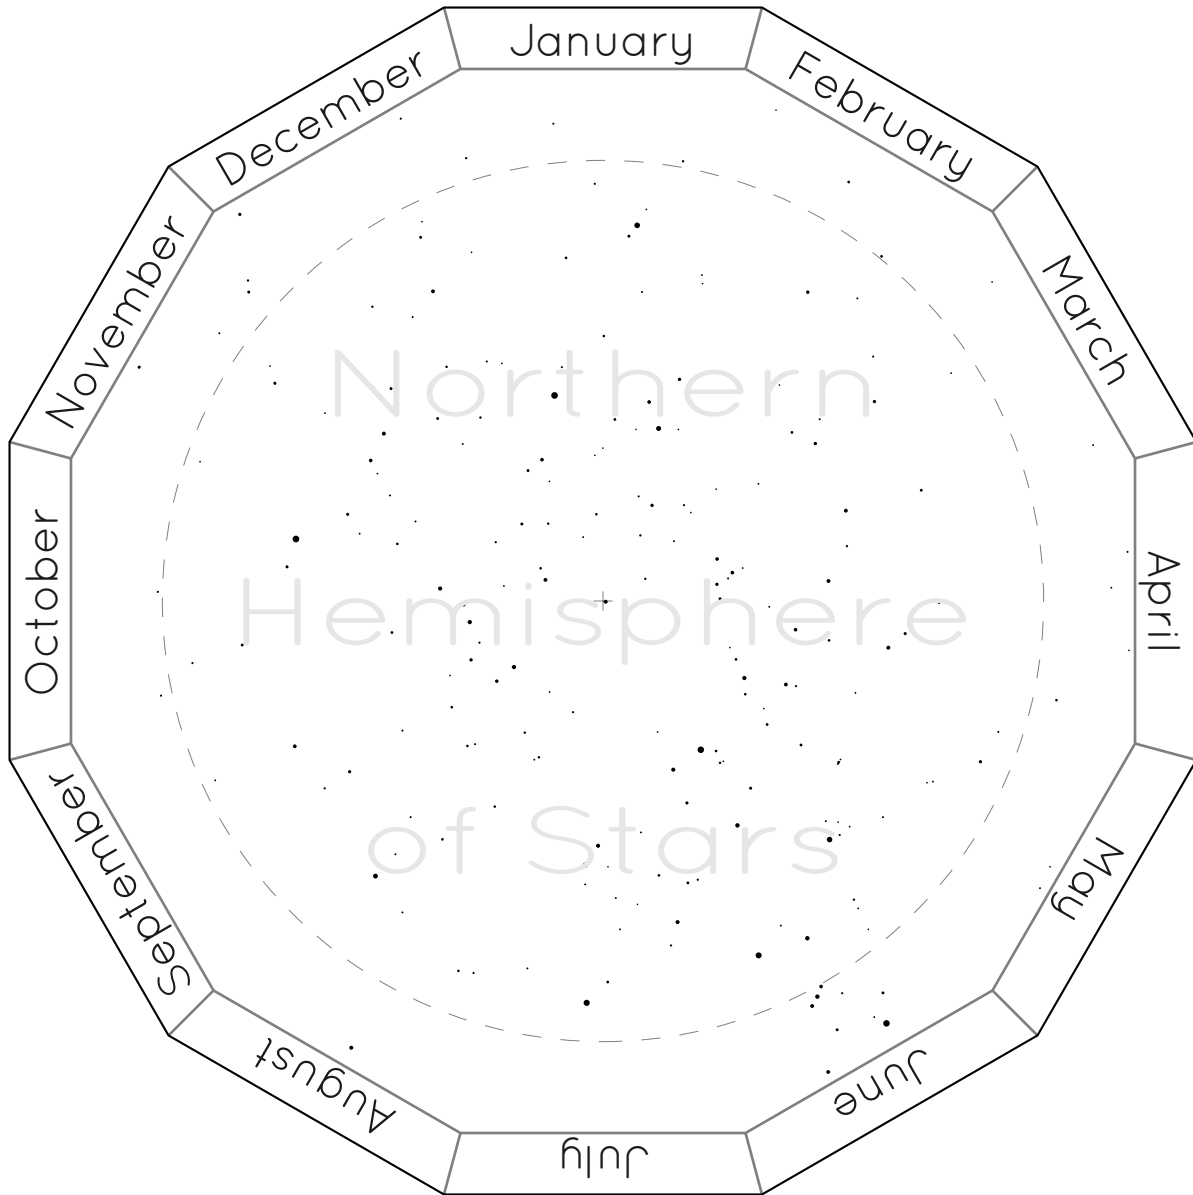

The Northern Hemisphere of Stars

The Southern Hemisphere of Stars

Horizon Covers

For Latitude 60°N

The Northern Hemisphere of Stars

The Southern Hemisphere of Stars

Horizon Covers

For Latitude 60°N