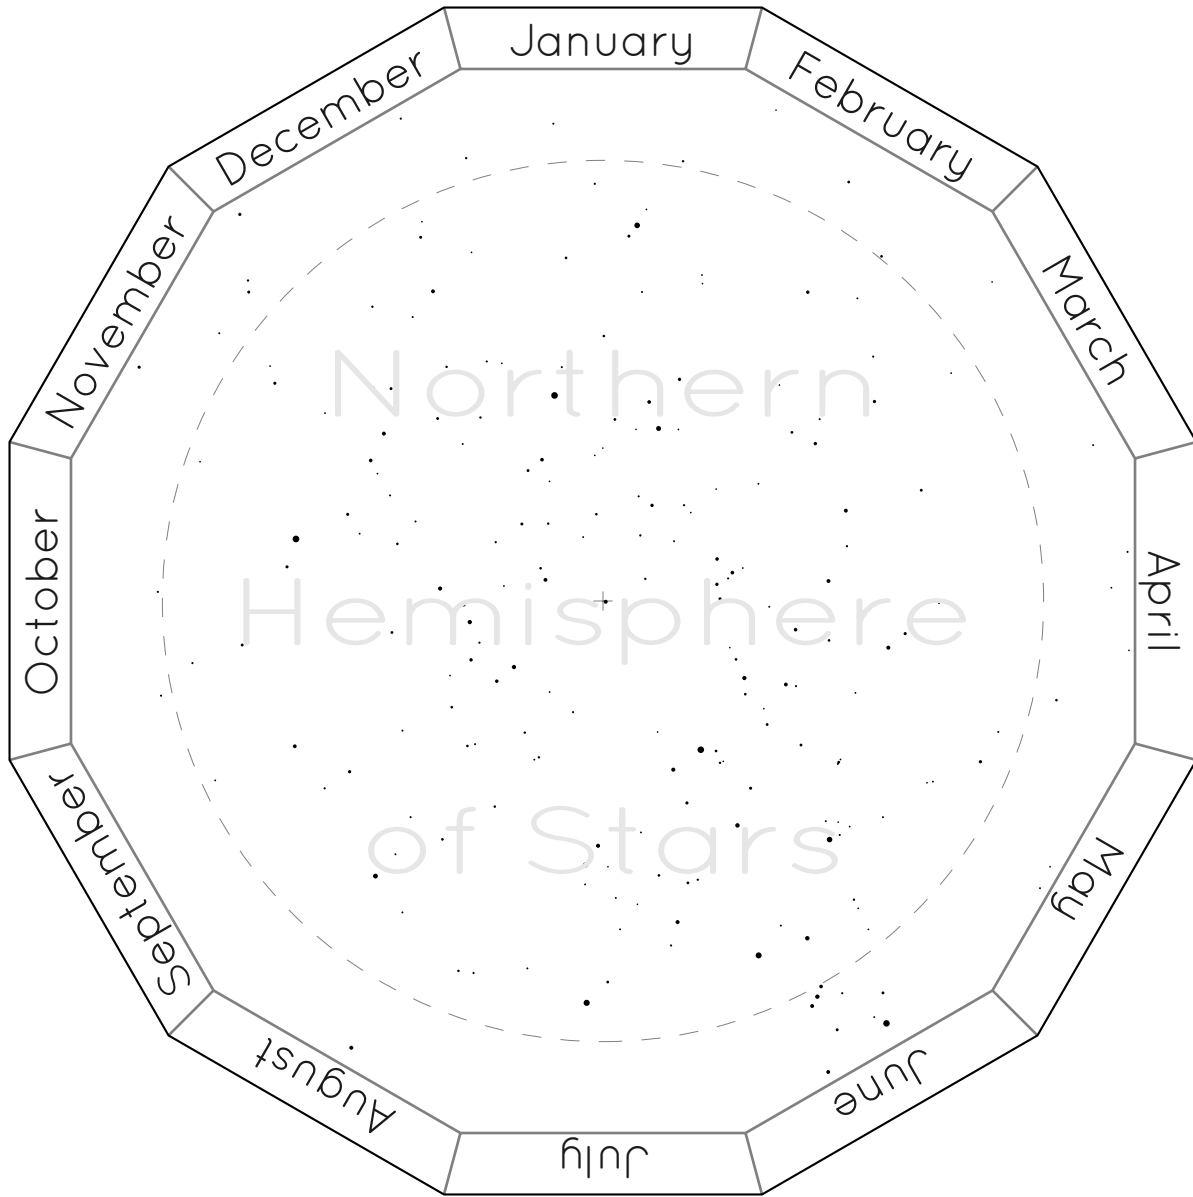

The Northern Hemisphere of Stars

The Southern Hemisphere of Stars

Horizon Covers

For Latitude 60°S

The Northern Hemisphere of Stars

The Southern Hemisphere of Stars

Horizon Covers

For Latitude 60°S